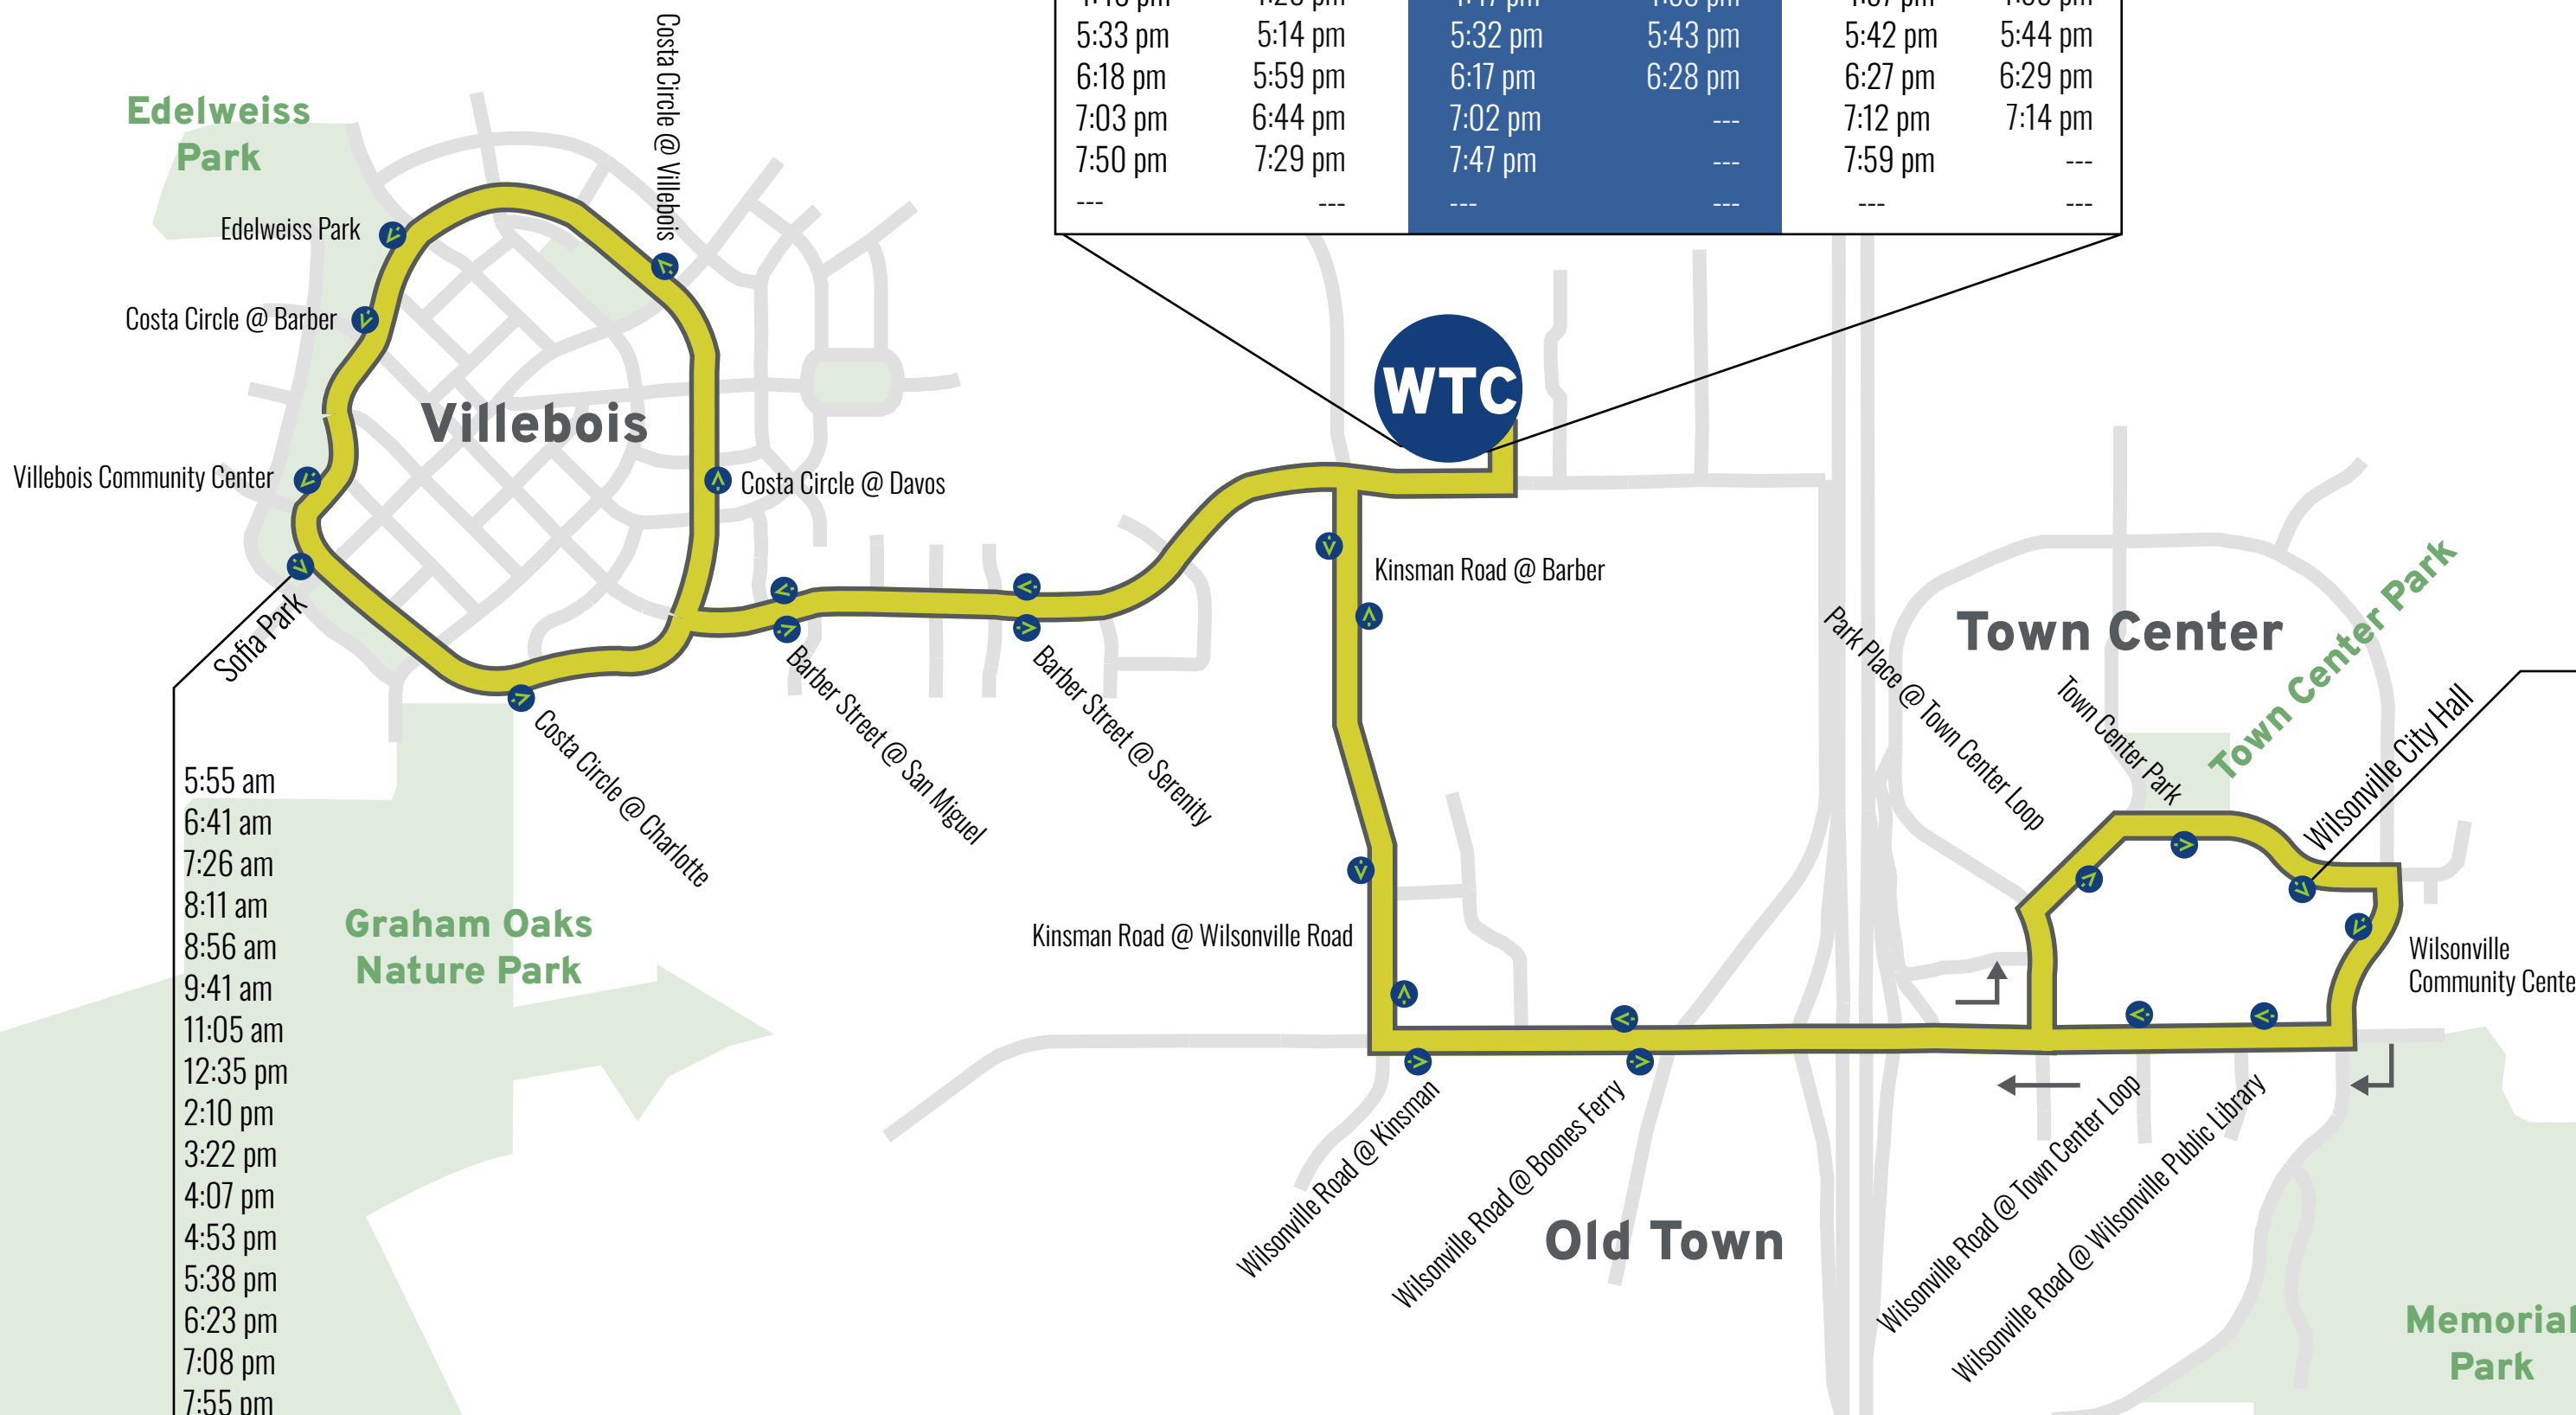

# 7 Villebois Bus Map & Schedule

**A**

## Wilsonville Transit Center

Westbound		TriMet WES Train		Eastbound	
Departure	Arrival	Arrival	Departure	Arrival	Departure
5:50 am		---	5:16 am	5:59 am	6:01 am
6:36 am	6:16 am	---	6:01 am	6:45 am	6:47 am
7:21 am	7:02 am	6:35 am	6:46 am	7:30 am	7:32 am
8:06 am	7:47 am	7:20 am	7:31 am	8:15 am	8:17 am
8:51 am	8:32 am	8:05 am	8:16 am	9:00 am	9:02 am
9:36 am	9:17 am	8:50 am	---	9:45 am	9:47 am
11:00 am	10:02 am	9:35 am	---	11:09 am	11:10 am
12:30 pm	11:25 am	---	---	12:39 pm	12:40 pm
2:05 pm	12:55 pm	---	---	2:14 pm	2:15 pm
3:17 pm	2:30 pm	---	3:28 pm	3:26 pm	3:28 pm
4:02 pm	3:43 pm	---	4:13 pm	4:11 pm	4:13 pm
4:48 pm	4:28 pm	4:47 pm	4:58 pm	4:57 pm	4:59 pm
5:33 pm	5:14 pm	5:32 pm	5:43 pm	5:42 pm	5:44 pm
6:18 pm	5:59 pm	6:17 pm	6:28 pm	6:27 pm	6:29 pm
7:03 pm	6:44 pm	7:02 pm	---	7:12 pm	7:14 pm
7:50 pm	7:29 pm	7:47 pm	---	7:59 pm	---
---	---	---	---	---	---

## Wilsonville City Hall

- 6:08 am
- 6:54 am
- 7:39 am
- 8:24 am
- 9:09 am
- 9:54 am
- 11:17 am
- 12:47 pm
- 2:22 pm
- 3:35 pm
- 4:20 pm
- 5:06 pm
- 5:51 pm
- 6:36 pm
- 7:21 pm
- 

- 5:55 am
- 6:41 am
- 7:26 am
- 8:11 am
- 8:56 am
- 9:41 am
- 11:05 am
- 12:35 pm
- 2:10 pm
- 3:22 pm
- 4:07 pm
- 4:53 pm
- 5:38 pm
- 6:23 pm
- 7:08 pm
- 7:55 pm

## Sofia Park

**B**