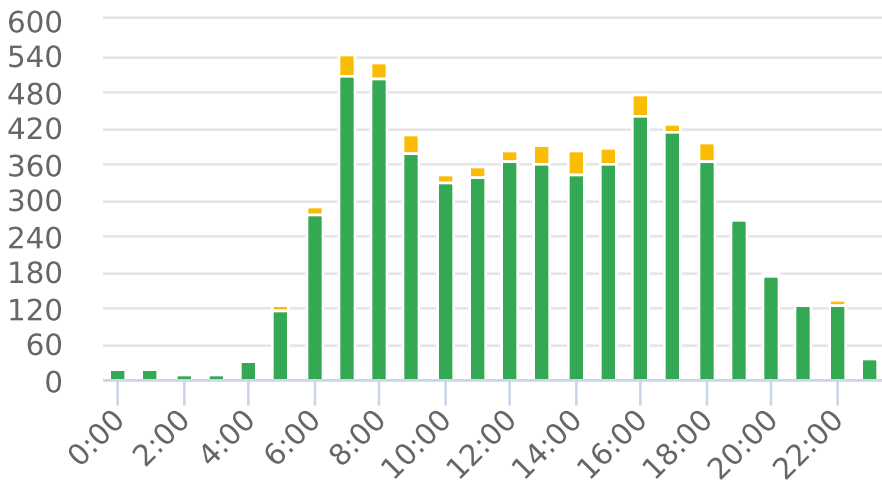

Start: 2024-09-06
 End: 2024-09-19
 Times: 0:00:00-23:59:59

Violation Threshold: Speed Limit + 10
 Speed Range: 1 to 150

Overall Summary

Total Days of Data: 14
 Speed Limit: 25
 Average Speed: 19.34
 50th Percentile Speed: 18.62
 85th Percentile Speed: 22.49
 Pace Speed Range: 15-25

Minimum Speed: 15
 Maximum Speed: 45
 Display Mode: Speed Display
 Average Volume per Day: 448.4
 Total Volume: 6277

● Violators ● Inside Threshold ● Compliant

● Vehicles Slowed ● Other

● Speed Limit ● Average Speed ● 50% Speed ● 85% Speed