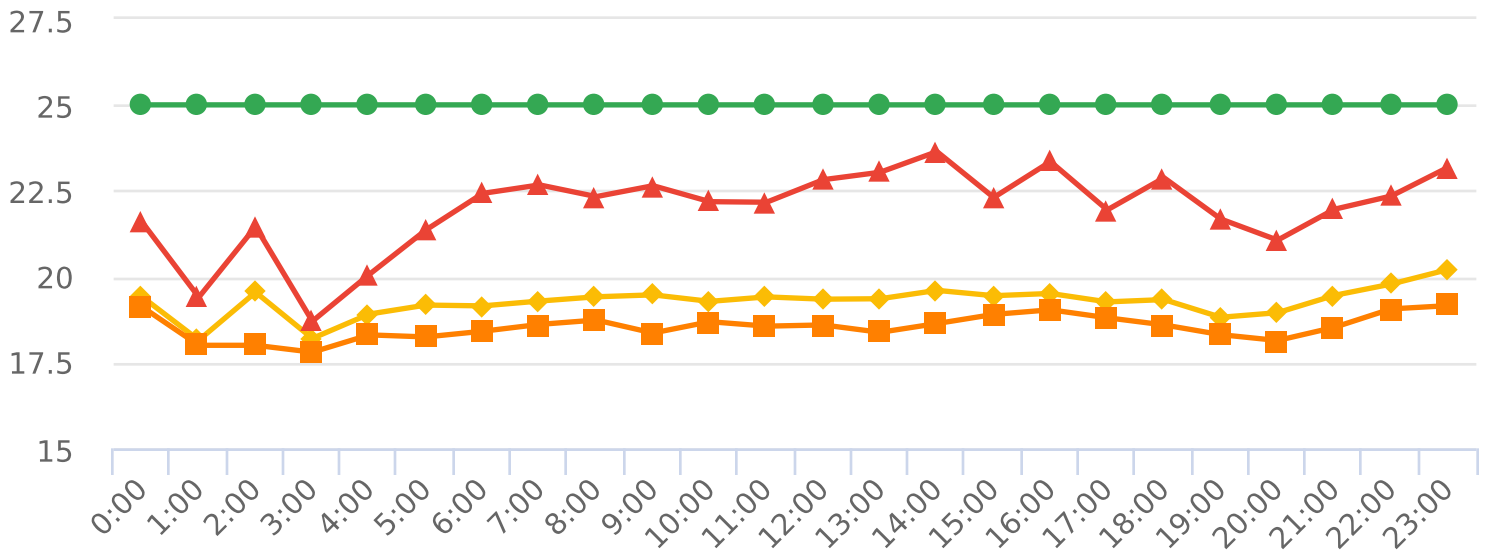

Start: 2024-09-06
 End: 2024-09-19
 Times: 0:00:00-23:59:59

Violation Threshold: Speed Limit + 10
 Speed Range: 1 to 150

Overall Summary

Total Days of Data: 14
 Speed Limit: 25
 Average Speed: 19.34
 50th Percentile Speed: 18.62
 85th Percentile Speed: 22.49
 Pace Speed Range: 15-25

Minimum Speed: 15
 Maximum Speed: 45
 Display Mode: Speed Display
 Average Volume per Day: 448.4
 Total Volume: 6277

● Violators ● Inside Threshold ● Compliant

● Vehicles Slowed ● Other

● Speed Limit ● Average Speed ● 50% Speed ● 85% Speed