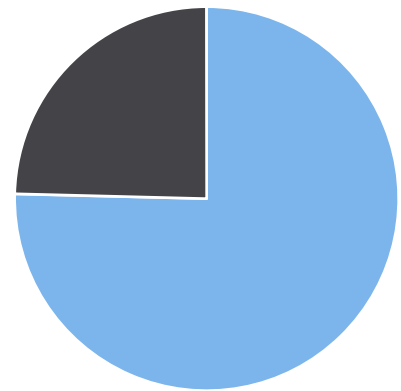

Start: 2024-09-06
 End: 2024-09-19
 Times: 0:00:00-23:59:59

Violation Threshold: Speed Limit + 10
 Speed Range: 1 to 150

Overall Summary

Total Days of Data: 14
 Speed Limit: 25
 Average Speed: 19.34
 50th Percentile Speed: 18.62
 85th Percentile Speed: 22.49
 Pace Speed Range: 15-25

Minimum Speed: 15
 Maximum Speed: 45
 Display Mode: Speed Display
 Average Volume per Day: 448.4
 Total Volume: 6277

● Violators ● Inside Threshold ● Compliant

● Vehicles Slowed ● Other

● Speed Limit ● Average Speed ● 50% Speed ● 85% Speed