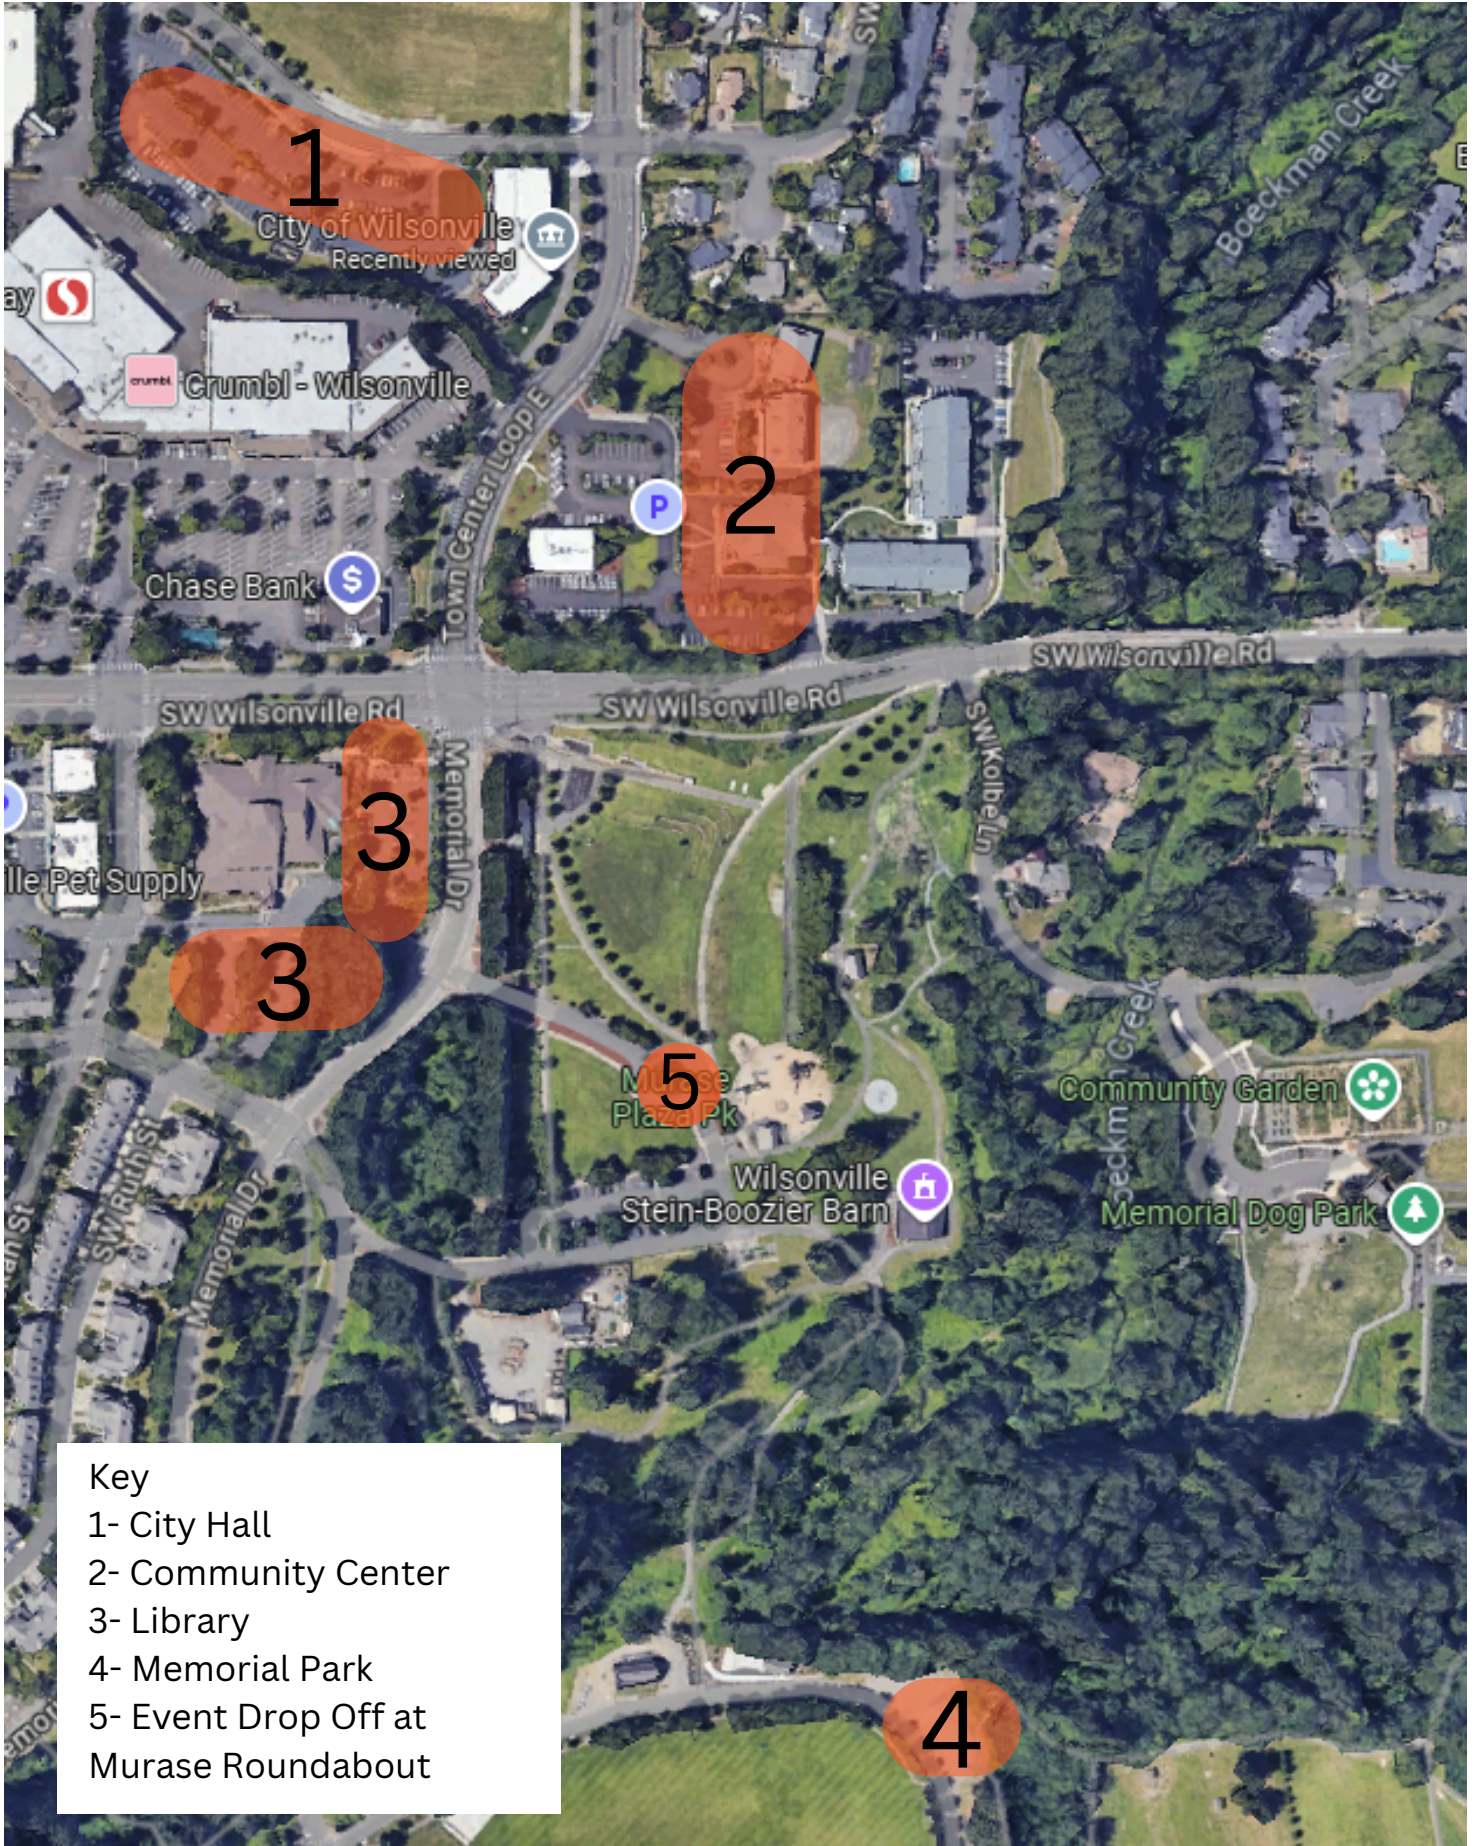

# Parking Map

## Key

- 1- City Hall
- 2- Community Center
- 3- Library
- 4- Memorial Park
- 5- Event Drop Off at Murase Roundabout