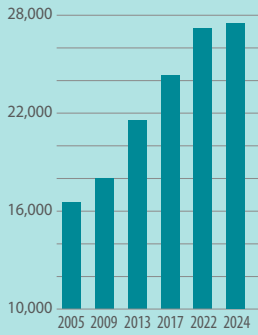

WILSONVILLE
OREGON

BY THE NUMBERS

POPULATION
27,634

GROWTH RATE
28%
2013 — 2023

5th FASTEST
GROWING
IN OREGON
CITIES OVER 20K

38.3
MEDIAN AGE
CLACKAMAS CTY - 41.3
OREGON - 39.6

51% DETACHED / SINGLE-FAMILY
49% MULTI-FAMILY COMMUNITY

ANNUAL AGGREGATE PAYROLL

\$1.6
BILLION

1,080 BUSINESSES

21,500 JOBS
HALF IN FAMILY-WAGE INDUSTRIES

INSTITUTIONS OF
HIGHER EDUCATION

BACHELOR'S DEGREE
OR HIGHER

48%

CLACKAMAS CTY - 39%
OREGON - 36%